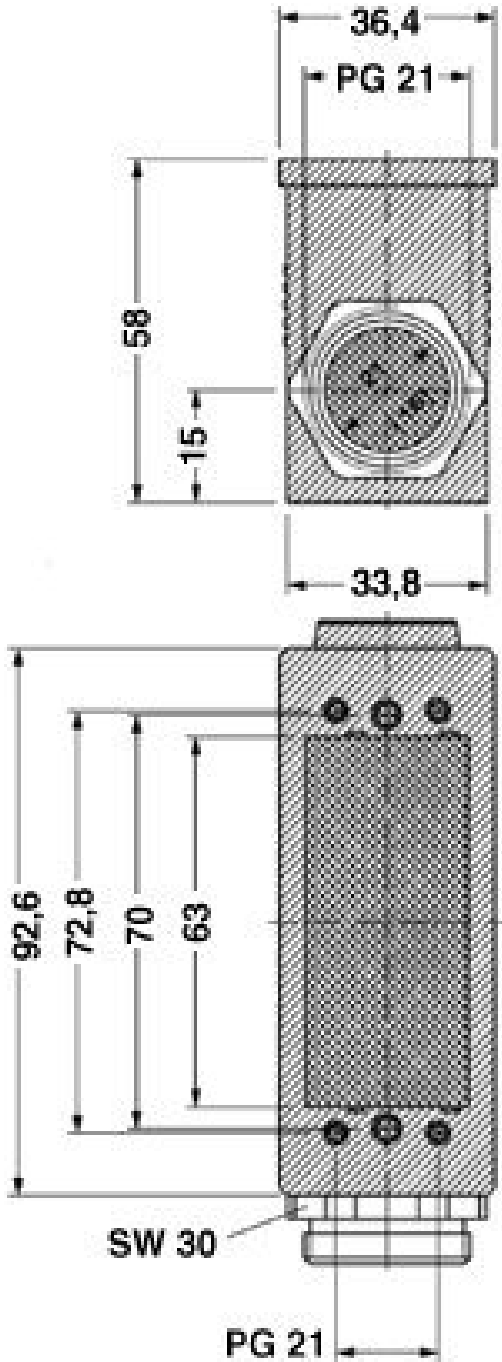

Drawings

Dimensioned drawing